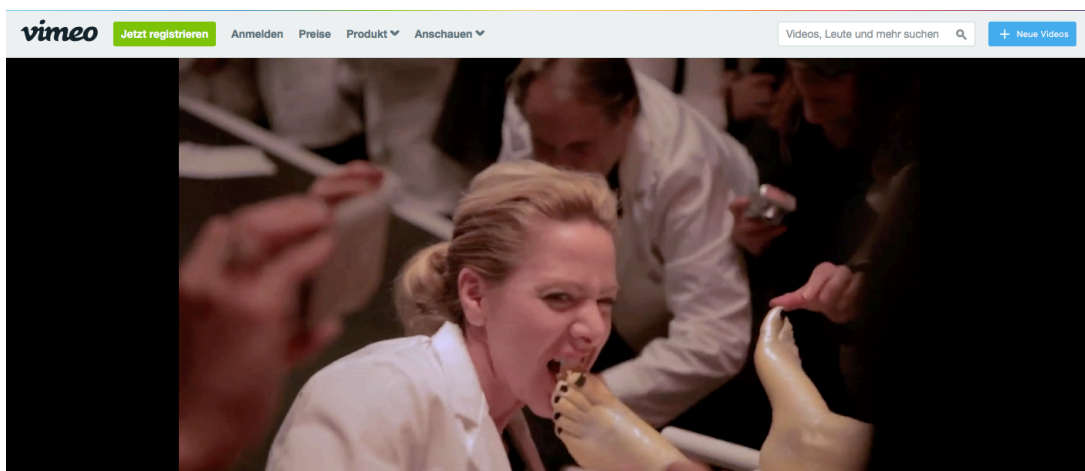

× Videos erstellen, hochladen und im Livestream zeigen – alles in HD. [Anmelden](#) [Registriere dich bei Vimeo](#)