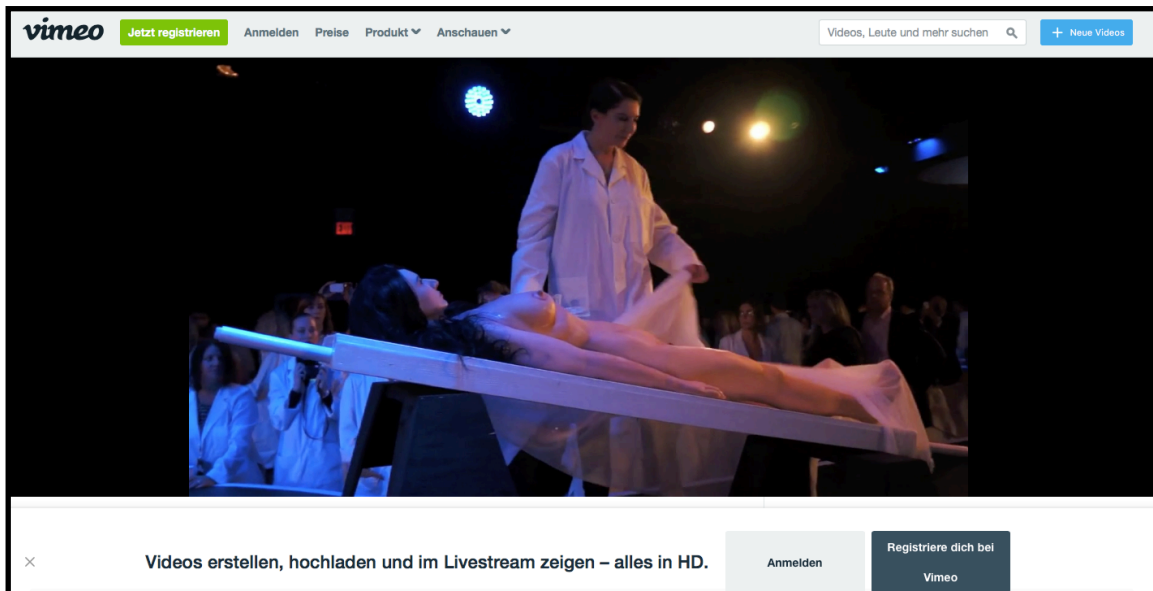

Saliha Sylbija