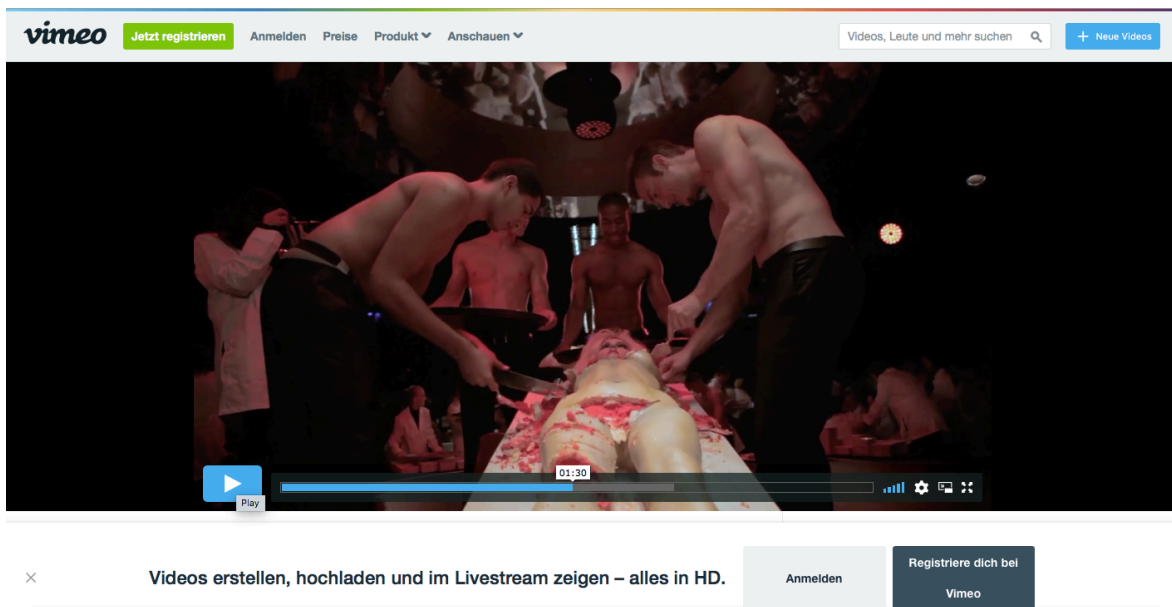

Saliha Sylbija

Salima Sylbija Postfach 1514, 82362 Weilheim, in OB, Deutschland, eMail: s.sylbija@posteo.de

from 10